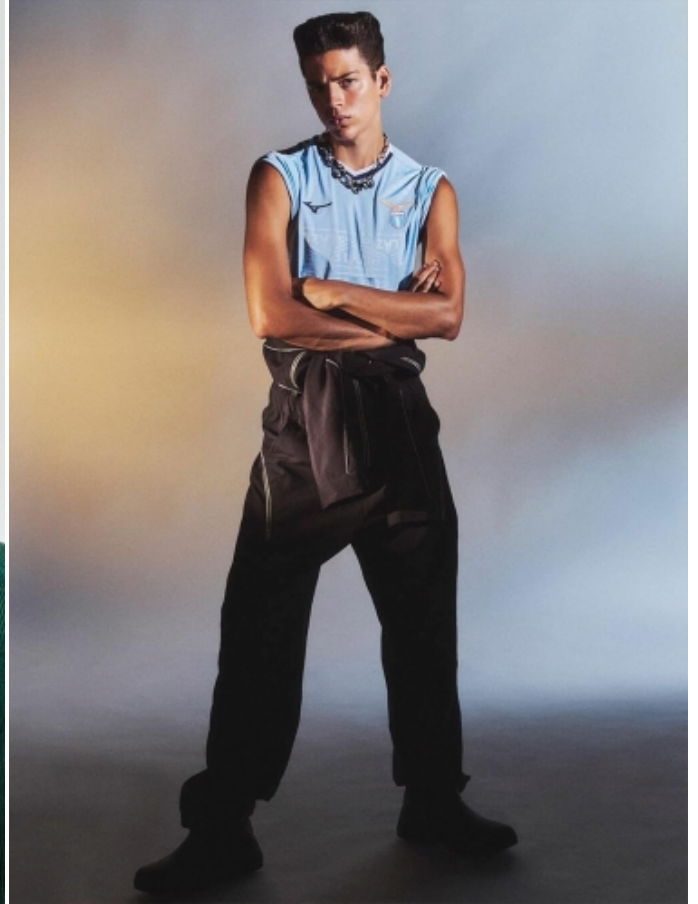

TOBIAS BAEZ

HEIGHT: 6'1" / 185 CM CHEST: 34" / 87 CM WAIST: 28" / 72 CM HIPS: 35" / 90 CM SHOES: 10 US / 43 EU HAIR: DARK BROWN / CASTAÑO OSCURO EYES: BROWN / MARRÓN

TOBIAS BAEZ

HEIGHT: 6'1" / 185 CM CHEST: 34" / 87 CM WAIST: 28" / 72 CM HIPS: 35" / 90 CM SHOES: 10 US / 43 EU HAIR: DARK BROWN / CASTAÑO OSCURO EYES: BROWN / MARRÓN