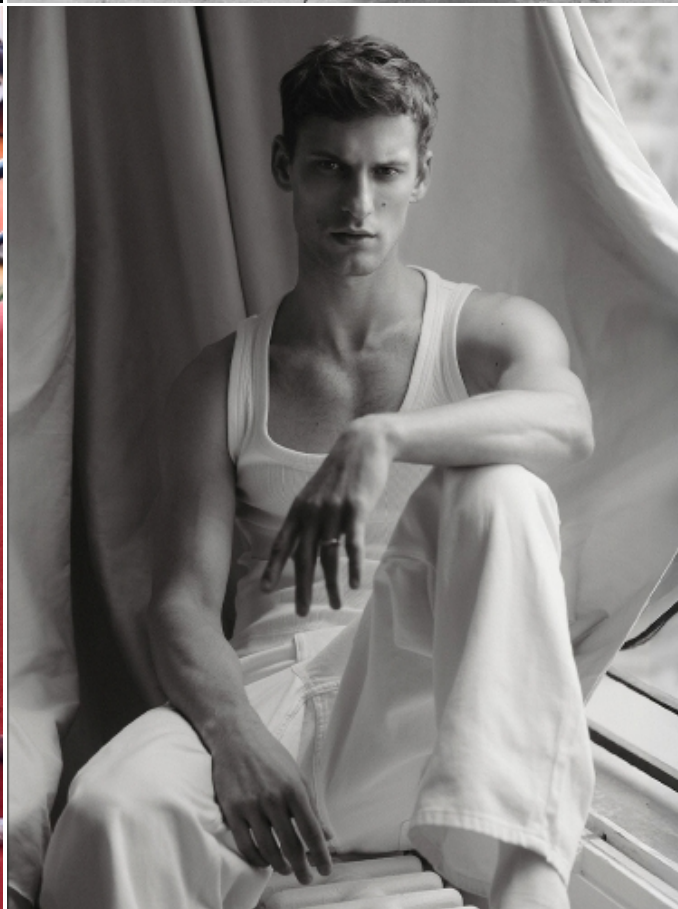

# DAVID TRULÍK

HEIGHT: 6' 2" / 188 CM   CHEST: 37" / 96 CM   WAIST: 31" / 80 CM   SHOES: 12 US / 45 EU   HAIR: DARK BLOND / RUBIO OSCURO   EYES: GREEN / VERDES

# DAVID TRULÍK

HEIGHT: 6'2" / 188 CM   CHEST: 37" / 96 CM   WAIST: 31" / 80 CM   SHOES: 12 US / 45 EU   HAIR: DARK BLOND / RUBIO OSCURO   EYES: GREEN / VERDES