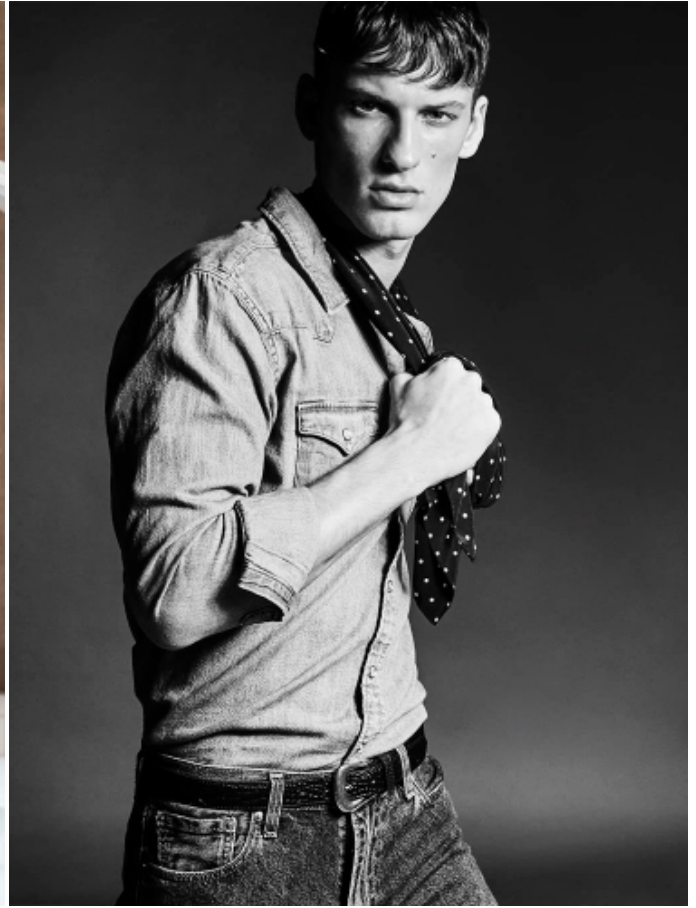

DAVID TRULÍK

HEIGHT: 6'2" / 188 CM   CHEST: 37" / 96 CM   WAIST: 31" / 80 CM   SHOES: 12 US / 45 EU   HAIR: DARK BLOND / RUBIO OSCURO   EYES: GREEN / VERDES