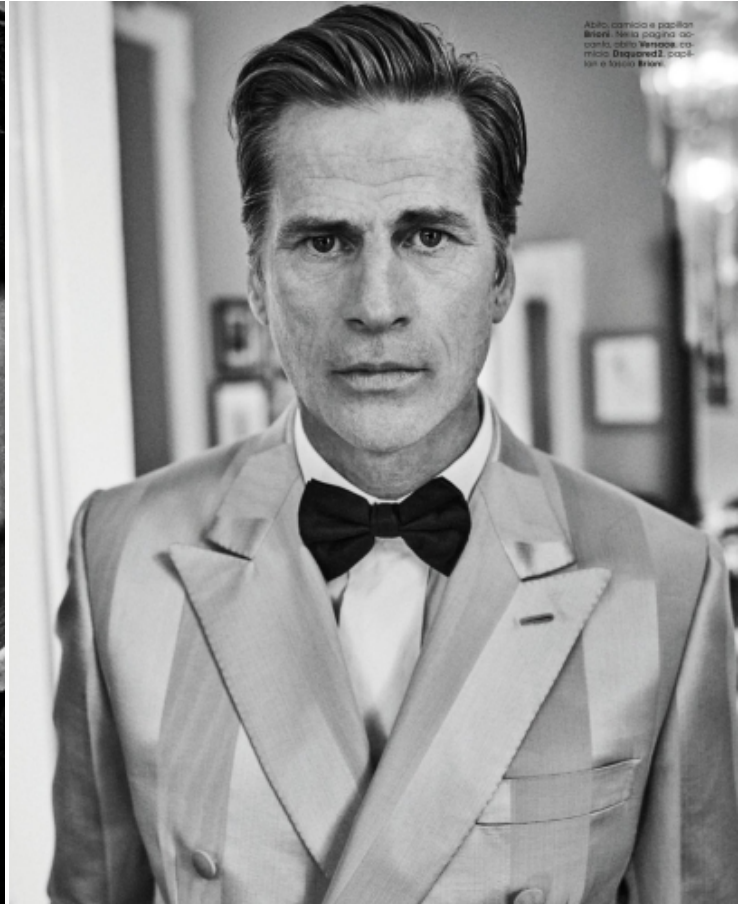

# MARK VANDERLOO

HEIGHT: 6' 0" / 184 CM   CHEST: 38" / 98 CM   WAIST: 31" / 81 CM   SHOES: 9 US / 42 EU   HAIR: DARK BLOND / RUBIO OSCURO   EYES: BLUE / AZULES

# MARK VANDERLOO

---

HEIGHT: 6' 0" / 184 CM   CHEST: 38" / 98 CM   WAIST: 31" / 81 CM   SHOES: 9 US / 42 EU   HAIR: DARK BLOND / RUBIO OSCURO   EYES: BLUE / AZULES