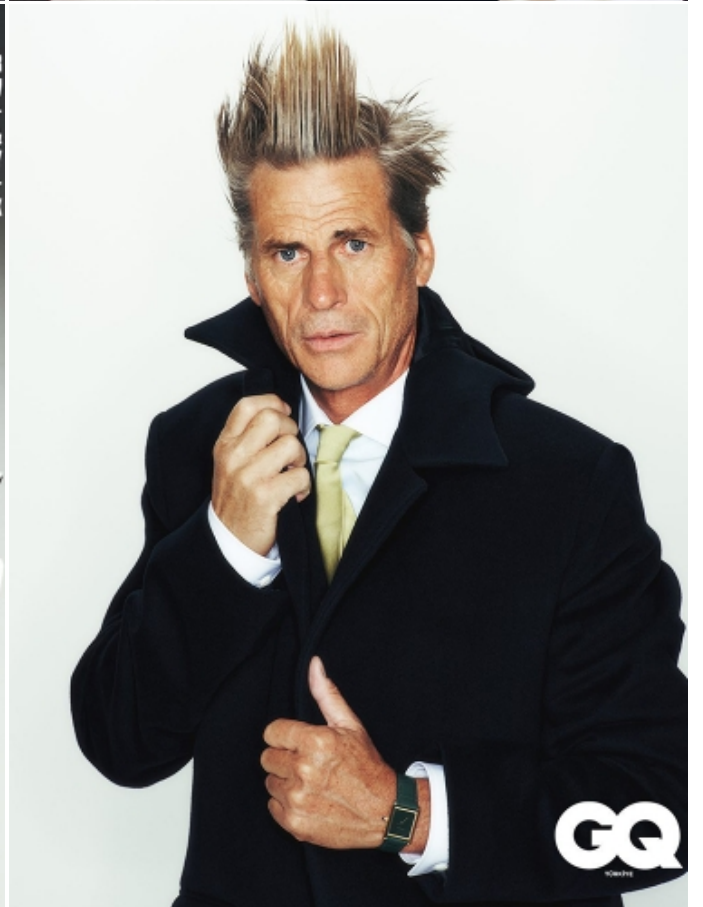

MARK VANDERLOO

HEIGHT: 6' 0" / 184 CM   CHEST: 38" / 98 CM   WAIST: 31" / 81 CM   SHOES: 9 US / 42 EU   HAIR: DARK BLOND / RUBIO OSCURO   EYES: BLUE / AZULES