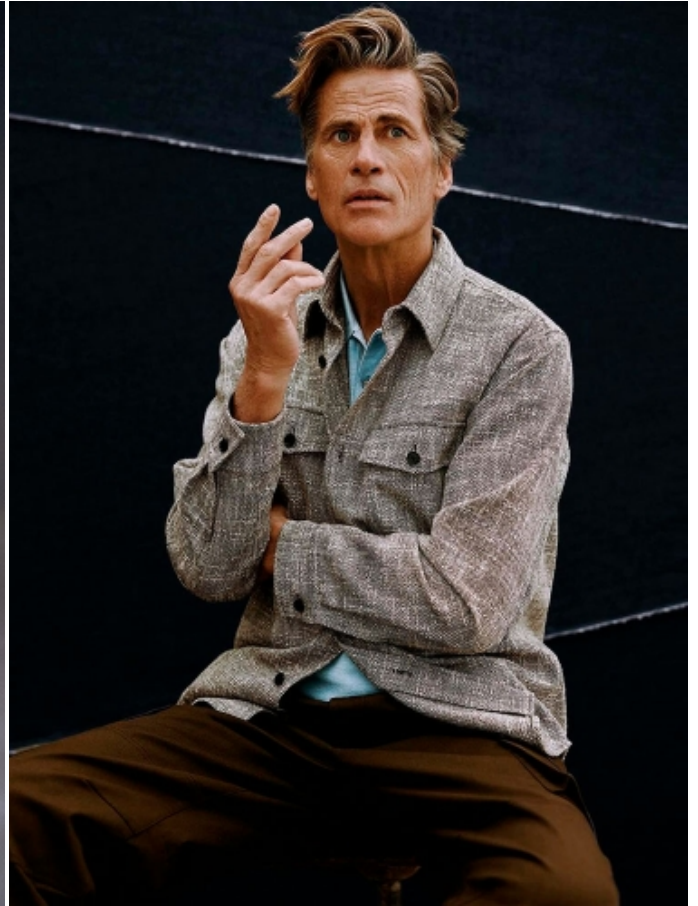

MARK VANDERLOO

HEIGHT: 6' 0" / 184 CM   CHEST: 38" / 98 CM   WAIST: 31" / 81 CM   SHOES: 9 US / 42 EU   HAIR: DARK BLOND / RUBIO OSCURO   EYES: BLUE / AZULES